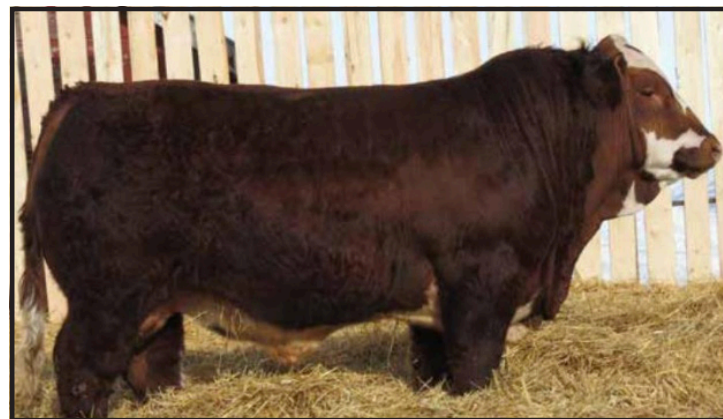

LOT 65

12 IVF Embryos stored at Trans Ova

HOMO POLLED

**Sire of embryos:
Fairview Evolution**

HOMO POLLED

Dam of embryos: Daja Vu 68D
Daja Vu's last two daughters
sold for \$25,000.
She sells as Lot 6!

**Evolution as a yearling when
he sold for \$51,500**