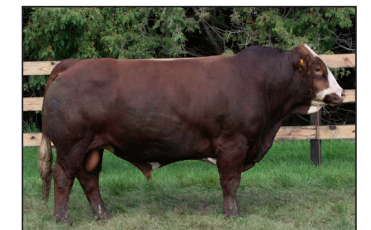

Golden Dawn Cavill - Service sire to Lot 48