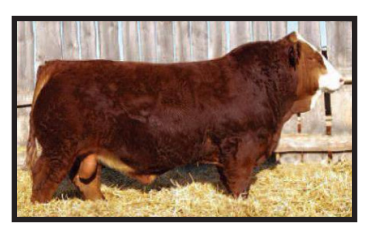

BEE Lila 452B - Dam of Lot 53

Kuntz Climax 12C
 Paternal brother to Lot 53

LOT 54

Golden Dawn Jewel

REGISTRATION # 4567892

Jewel is a very sweet "late bloomer!" I do not like selling heifers like this because they often times turn into your best cows. We have a number of Joseh heifers. We have sold 13 full sisters to Perfection (Jewel's mother) for over \$12,500 each! These are the productive cow families to buy from!