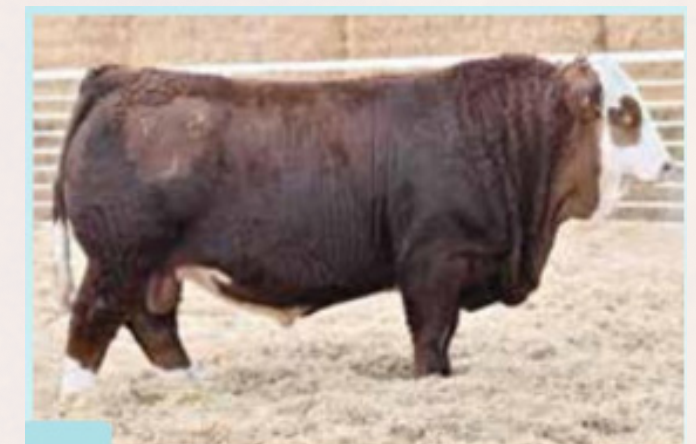

FTA Queen's Jewel 4L
Daughter of Bordeaux. Reserve Grand
Champion and Division III Champion at NILE

SBV Choice 171L
\$35,000 sister of SBV Marksman 555M
Sold in the World Sale

SBV Modano 518L
\$160,000 brother of SBV Marksman 555M