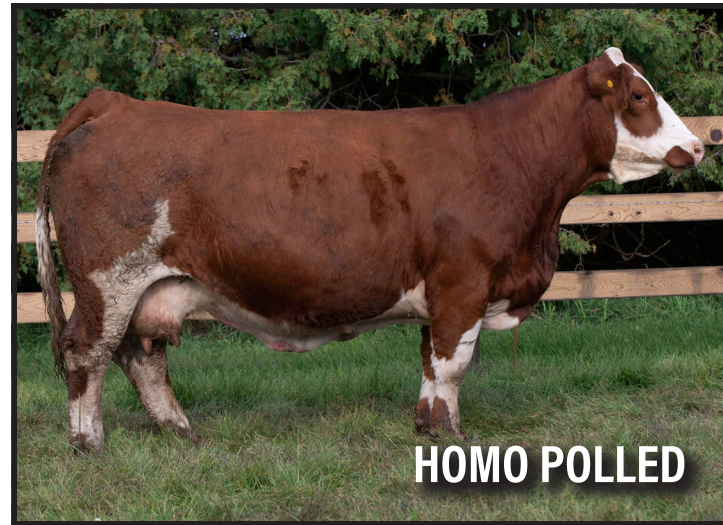

LOT 65

12 IVF Embryos stored at Trans Ova

HOMO POLLED

**Sire of embryos:
Fairview Evolution**

HOMO POLLED

Dam of embryos: Daja Vu 68D
Daja Vu's last two daughters
sold for \$25,000.
She sells as Lot 6!

**Evolution as a yearling when
he sold for \$51,500**