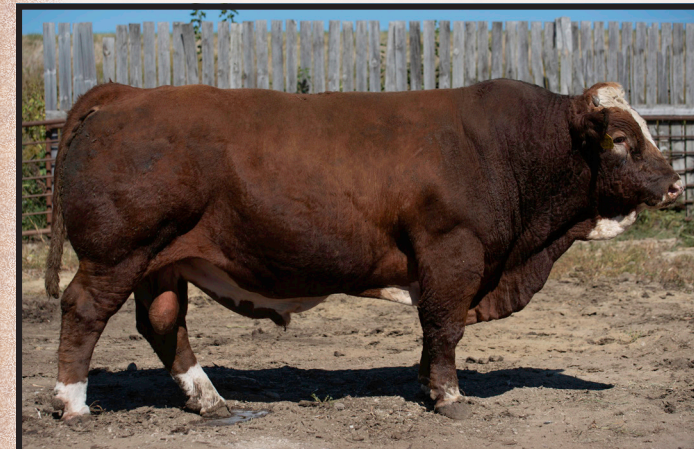

Past Herdsires

Present Herdsires

LWJ JOSEY