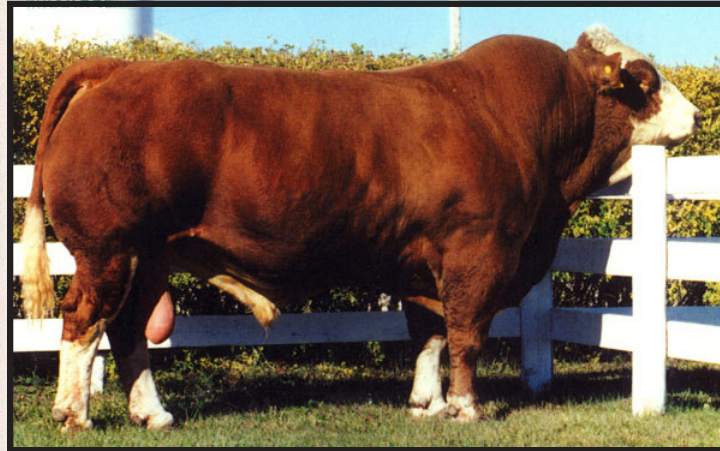

Past Herdsires

SIM-ROC STROLLER