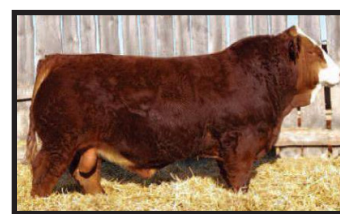

Kuntz Climax 12C
Paternal brother to Lot 40
Sold for $47,000

CFFS Jewell 240B

REGISTRATION # 3010479

Jewell is a polled Exodus daughter that we really like. Jewell has given us two No Doubt heifers that have attracted a lot of attention from farm visitors. I was just telling farm visitor today Mark Meier that we were able to purchase 1/2 interest in Kerstin when she was 12 years old. It was one of the best moves that I ever made. Jewell has a perfect udder, great feet, and a super disposition. The three most important things a cow can have! And then add in the quality of her offspring, and you have a really got something!

CALVED: March 2, 2014

TATTOO: 240B

Sells with Josey calf at side.

CE	BW	WW	YW	MCE	MM	MWW
3.4	5.0	62.8	90.6	2.9	43.2	74.6