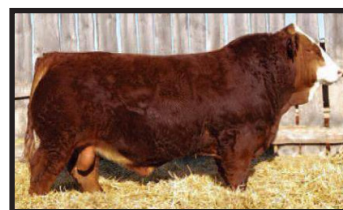

Golden Dawn Maggie

REGISTRATION # 4546933

Maggie and her twin sister will both be in the sale. Maggie's sire FGAF Magnum is also the sire of BEE Couture the mother of the $355,000 Rumble. But that isn't all. Maggie's mother is a daughter of Ms Moses 03X, who's full sisters have produced the top selling bulls for the Knutz in Saskatchewan for the last 5 or 6 years. This is how you get consistent quality. Superior cows on both sides of the pedigree!

CALVED: April 18, 2024
TATTOO: 037M
P.E. Cavill 5/6/25 Parade 6/6/25

CE	BW	WW	YW	MCE	MM	MWW
4.7	5.4	74.9	110.9	-0.9	38.2	75.5

ALLM COLOSSAL 25U
SIRE: FGAF MAGNUM 901Z
VIRGINIAS UPTOWNGAL

SOUTHSEVEN MR ADONIS 96Z
DAM: GOLDEN DAWN JEWEL
KUNTZ MISS MOSES 03X

Kuntz Climax 12C
Full brother to Golden Dawn Jewel to mother of Lot 47