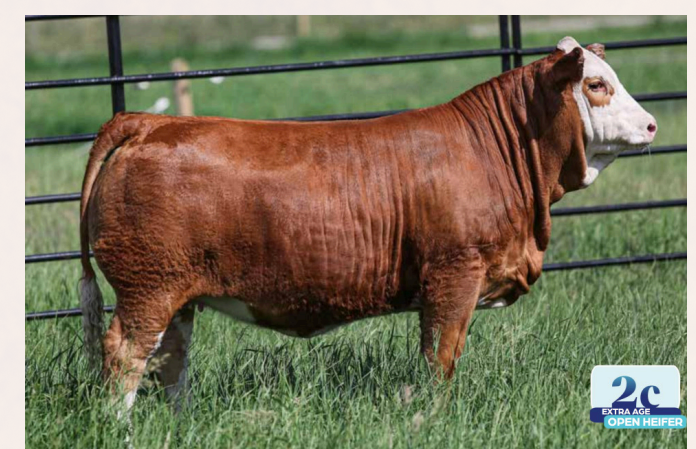

Silver Lake Adley 2320L
Grand Champion at NILE