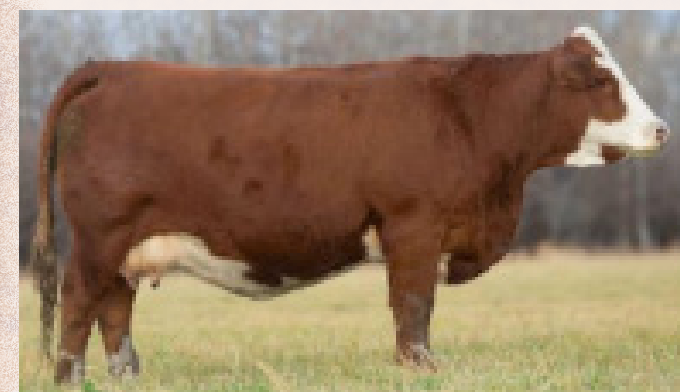

Starwest Pol Bessie dam of Voltage